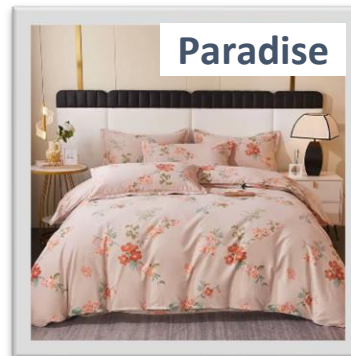

Printed Bamboo Bedding Ensemble Set

Features:

- 85% Polyester and 15% Rayon from Bamboo
- Deep Pocket up to 17 Inches
- Sizes available: Twin Double, Queen, and King
- One box contains 10 Pcs
- Wrinkle Free
- **Minimum Order 2 Set per Color per Size**

Sizes Available:

Twin Size

Duvet Cover	64" x 88"	1 pc
Fitted Sheet	39" x 75" +15"	1 pc
Pillowcase	21" x 32"	1 pc

Full/Double Size

Duvet Cover	78" x 88"	1 pc
Fitted Sheet	54" x 75" +15"	1 pc
Pillowcases	21" x 32"	2 pcs

Queen Size

Duvet Cover	88" x 92"	1 pc
Fitted Sheet	60" x 80" +14"	1 pc
Pillowcases	21" x 32"	2 pcs

King Size

Duvet Cover	104" x 92"	1 pc
Fitted Sheet	78" x 80" +14"	1 pc
Pillowcases	21" x 40"	2 pcs