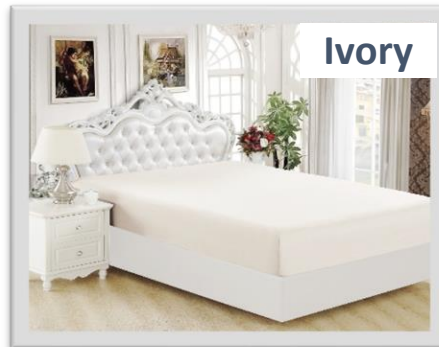

Solid Bamboo Fitted Sheet

Features:

- 85% Polyester and 15% Bamboo
- Deep Pocket up to 17 Inches
- Sizes available: Twin, Double, Queen, and King
- One box contains 18 Pcs
- Wrinkle Free
- **Minimum Order 2 Set per Color per Size**

Sizes Available:

- Twin Size: 39" x 75" +15"
- Double/Full Size: 54" x 75" +15"
- Queen Size: 60" x 80" +14"
- King Size: 78" x 80" +14"