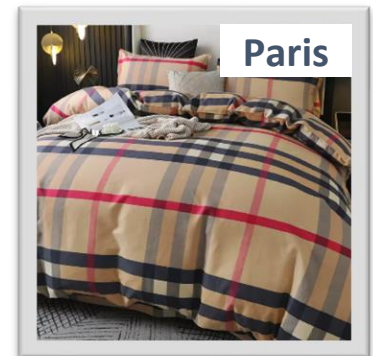

Printed Bamboo Bedding Ensemble Set

Features:

- 85% Polyester and 15% Rayon from Bamboo
- Deep Pocket up to 17 Inches
- Sizes available: Twin Double, Queen, and King
- One box contains 10 Pcs
- Wrinkle Free
- **Minimum Order 2 Set per Color per Size**

Sizes Available:

Twin Size

Duvet Cover	64" x 88"	1 pc
Fitted Sheet	39" x 75" +15"	1 pc
Pillowcase	21" x 32"	1 pc

Full/Double Size

Duvet Cover	78" x 88"	1 pc
Fitted Sheet	54" x 75" +15"	1 pc
Pillowcases	21" x 32"	2 pcs

Queen Size

Duvet Cover	88" x 92"	1 pc
Fitted Sheet	60" x 80" +14"	1 pc
Pillowcases	21" x 32"	2 pcs

King Size

Duvet Cover	104" x 92"	1 pc
Fitted Sheet	78" x 80" +14"	1 pc
Pillowcases	21" x 40"	2 pcs