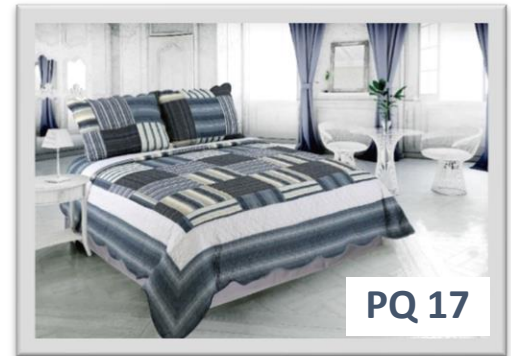

Printed Stitching Quilt Set

Features:

- 3 Piece Quilt Set (Twin only 2 pcs)
- 100% Polyester
- Machine Washable
- Light in Weight
- Unique Design
- Reversible
- Twin, Queen 6 Sets per Box; King 5 Sets per Box
- **Minimum Order 2 Set per Design per Size**

Sizes Available:

Twin

1 pc - Quilt 68" x 90"

1 pc - Pillow Sham 20" x 30" + 2"

Queen

1 pc - Quilt 92" x 94"

2 pcs - Pillow Shams 20" x 30" + 2"

King

1 pc - Quilt 102" x 94"

2 pcs - Pillow Shams 20" x 40" + 2"