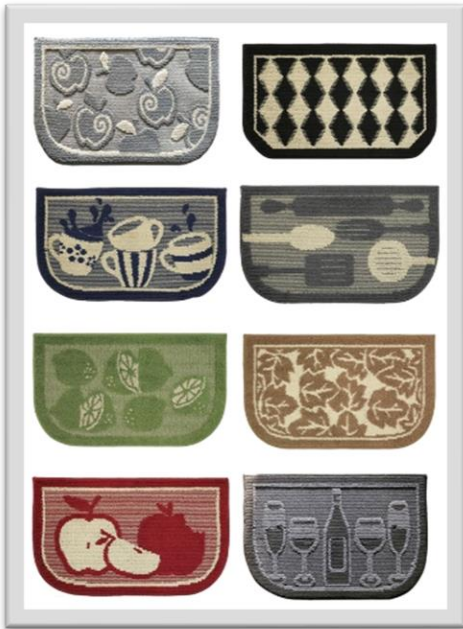

Cushioned Anti-Fatigue Kitchen Mat

- Size: 20" x 30"
- 3/4 Inch Thickness
- Non-Slip
- Memory Foam
- 3 Colors Available:
  - Charcoal Gray
  - Brown
  - Navy Blue
- One Box Contains 4 Pcs Same Color

Kitchen Rug 2021

- Assorted, 12 Pieces per Box
- 2 Shapes Available
  - Half Moon 18" x 30"
  - Oblong 20" x 48"
- 8 Designs Available
- One Box Contains 12 Pcs