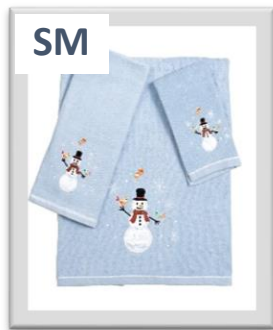

Embroidered Christmas 3 Piece Towel Set

Features:

- 3 Pc Towel Set
- 100% Cotton
- Machine Wash
- One Box Contains 12 pcs
- **Minimum Order 2 Set per Design**
- Bath: 24" x 48"
- Hand: 16" x 28"
- Fingertip: 12" x 12"

Assorted