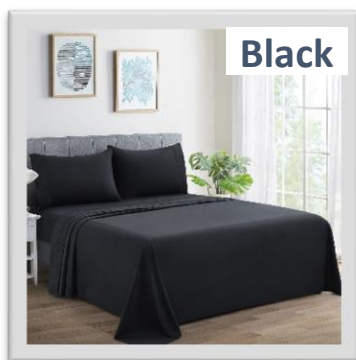

Solid 600 Thread Count Cotton Blend Sheet Set

Features:

- 55% Cotton and 45% Microfiber
- 600 Thread Count
- Deep Pocket up to 17 Inches
- Sizes available: Twin Double, Queen, and King
- One box contains 8 colors 12 Pcs
- Wrinkle Free
- **Minimum Order 2 Set per Color per Size**

Sizes Available:

Twin Size

Flat Sheet	66" x 96"	1 pc
Fitted Sheet	39" x 75" +15"	1 pc
Pillowcases	20" x 30"	1 pc

Twin XL Size

Flat Sheet	66" x 102"	1 pc
Fitted Sheet	39" x 80" +15"	1 pc
Pillowcases	20" x 30"	1 pc

Full/Double Size

Flat Sheet	81" x 96"	1 pc
Fitted Sheet	54" x 75" +15"	1 pc
Pillowcases	20" x 30"	2pcs

Queen Size

Flat Sheet	90" x 102"	1 pc
Fitted Sheet	60" x 80" +15"	1 pc
Pillowcases	20" x 30"	2pcs

King Size

Flat Sheet	105" x 102"	1 pc
Fitted Sheet	78" x 80" +15"	1 pc
Pillowcases	20" x 40"	2pcs