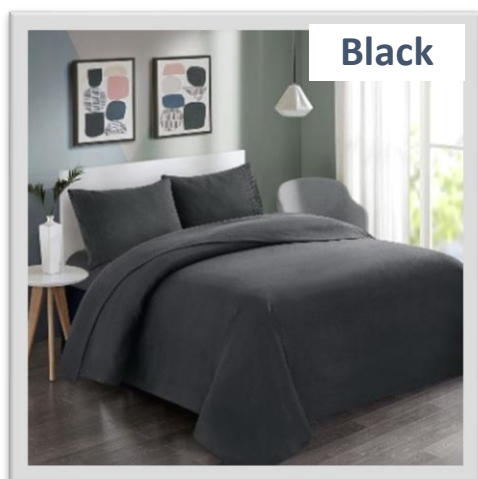

Solid 4 Pieces Bamboo Sheet Set

Features:

- 85% Polyester and 15% Bamboo
- Elastic Corner Straps at Fitted Sheet Hold Your Sheet in Place
- Deep Pocket up to 17 Inches
- Sizes available: Twin Double, Queen, and King
- Pleated Bamboo sheets
- 10 colors available
- Wrinkle Free
- Minimum Order 2 Set per Color per Size

Sizes Available:

Twin Size

Flat Sheet	66" x 96"	1 pc
Fitted Sheet	39" x 75" +15"	1 pc
Pillowcase	20" x 30"	1 pc

Full/Double Size

Flat Sheet	81" x 96"	1 pc
Fitted Sheet	54" x 75" +15"	1 pc
Pillowcases	20" x 30"	2pcs

Queen Size

Flat Sheet	90" x 102"	1 pc
Fitted Sheet	60" x 80" +15"	1 pc
Pillowcases	20" x 30"	2 pcs

King Size

Flat Sheet	105" x 102"	1 pc
Fitted Sheet	78" x 80" +15"	1 pc
Pillowcases	20" x 40"	2 pcs