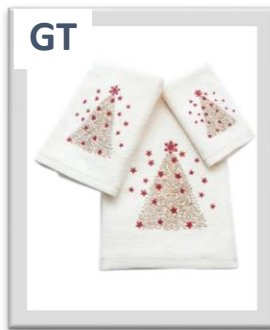

Embroidered Christmas 3 Piece Towel Set

Features:

- 3 Pc Towel Set
- 100% Cotton
- Machine Wash
- One Box Contains 12 pcs
- **Minimum Order 2 Set per Design**
- Bath: 24" x 48"
- Hand: 16" x 28"
- Fingertip: 12" x 12"

Assorted