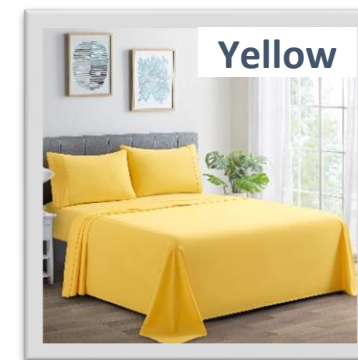

Solid 600 Thread Count Cotton Blend Sheet Set

Features:

- 55% Cotton and 45% Microfiber
- 600 Thread Count
- Deep Pocket up to 17 Inches
- Sizes available: Twin Double, Queen, and King
- One box contains 8 colors 12 Pcs
- Wrinkle Free
- **Minimum Order 2 Set per Color per Size**

Sizes Available:

Twin Size

Flat Sheet	66" x 96"	1 pc
Fitted Sheet	39" x 75" +15"	1 pc
Pillowcases	20" x 30"	1 pc

Twin XL Size

Flat Sheet	66" x 102"	1 pc
Fitted Sheet	39" x 80" +15"	1 pc
Pillowcases	20" x 30"	1 pc

Full/Double Size

Flat Sheet	81" x 96"	1 pc
Fitted Sheet	54" x 75" +15"	1 pc
Pillowcases	20" x 30"	2pcs

Queen Size

Flat Sheet	90" x 102"	1 pc
Fitted Sheet	60" x 80" +15"	1 pc
Pillowcases	20" x 30"	2pcs

King Size

Flat Sheet	105" x 102"	1 pc
Fitted Sheet	78" x 80" +15"	1 pc
Pillowcases	20" x 40"	2pcs