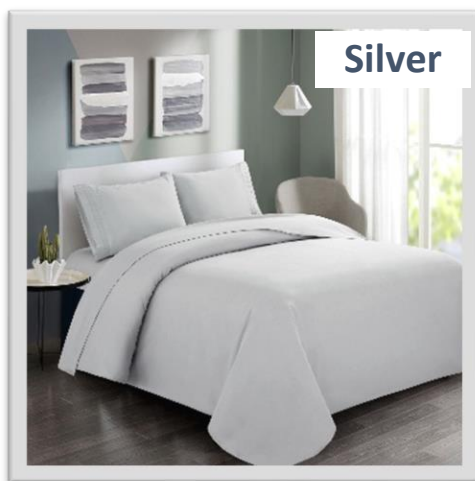

Solid 4 Pieces Bamboo Sheet Set

Features:

- 85% Polyester and 15% Bamboo
- Elastic Corner Straps at Fitted Sheet Hold Your Sheet in Place
- Deep Pocket up to 17 Inches
- Sizes available: Twin Double, Queen, and King
- Pleated Bamboo sheets
- 10 colors available
- Wrinkle Free
- Minimum Order 2 Set per Color per Size

Sizes Available:

Twin Size

Flat Sheet	66" x 96"	1 pc
Fitted Sheet	39" x 75" +15"	1 pc
Pillowcase	20" x 30"	1 pc

Full/Double Size

Flat Sheet	81" x 96"	1 pc
Fitted Sheet	54" x 75" +15"	1 pc
Pillowcases	20" x 30"	2pcs

Queen Size

Flat Sheet	90" x 102"	1 pc
Fitted Sheet	60" x 80" +15"	1 pc
Pillowcases	20" x 30"	2 pcs

King Size

Flat Sheet	105" x 102"	1 pc
Fitted Sheet	78" x 80" +15"	1 pc
Pillowcases	20" x 40"	2 pcs