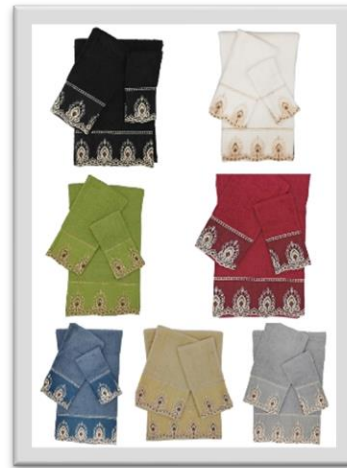

Sheer with Embroidered 3 Piece Towel Set

Features:

- Sheer with Embroidered
- 3 Pc Towel Set
- 7 Colors Available
- 100% Cotton
- 1 Bath: 24" x 48"
- 1 Hand: 16" x 28"
- 1 Fingertip: 12" x 12"
- Machine Wash
- **Minimum Order 2 Set per Design**