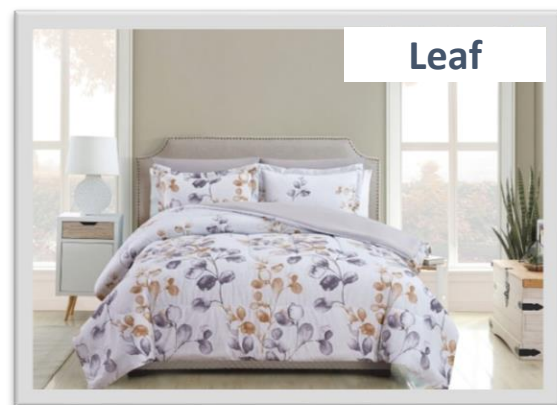

Printed 7 Pieces Comforter Set

Features:

- 7 Piece Comforter Set (Twin only 5 Pieces)
- Bed In A Bag
- Included Sheet Set
- 100% Polyester
- Machine Washable
- Unique Design
- Twin, Full, Queen, King 5 Sets per Box
- **Minimum Order 2 Set per Design per Size**

Sizes Available:

Twin

- 1 Pc - Comforter 66" x 86"
- 1 Pc - Pillow Sham 20" x 26" + 2"
- 1 Pc - Flat Sheet 66" x 96"
- 1 Pc - Fitted Sheet 39" x 75" + 14"
- 1 Pc - Pillowcase 20" x 30"

Queen

- 1 Pc - Comforter 90" x 90"
- 2 Pcs - Pillow Shams 20" x 26" + 2"
- 1 Pc - Flat Sheet 90" x 102"
- 1 Pc - Fitted Sheet 60" x 80" + 14"
- 2 Pcs - Pillowcases 20" x 30"

Double/Full

- 1 Pc - Comforter 78" x 86"
- 2 Pcs - Pillow Shams 20" x 26" + 2"
- 1 Pc - Flat Sheet 81" x 96"
- 1 Pc - Fitted Sheet 54" x 75" + 14"
- 2 Pcs - Pillowcases 20" x 30"

King

- 1 Pc - Comforter 104" x 90"
- 2 Pcs - Pillow Shams 20" x 36" + 2"
- 1 Pc - Flat Sheet 105" x 102"
- 1 Pc - Fitted Sheet 78" x 80" + 14"
- 2 Pcs - Pillowcases 20" x 40"

Leaf