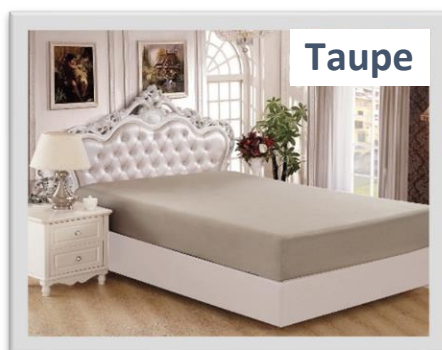

Solid Bamboo Fitted Sheet

Features:

- 85% Polyester and 15% Bamboo
- Deep Pocket up to 17 Inches
- Sizes available: Twin, Double, Queen, and King
- One box contains 18 Pcs
- Wrinkle Free
- **Minimum Order 2 Set per Color per Size**

Sizes Available:

- Twin Size: 39" x 75" +15"
- Double/Full Size: 54" x 75" +15"
- Queen Size: 60" x 80" +14"
- King Size: 78" x 80" +14"