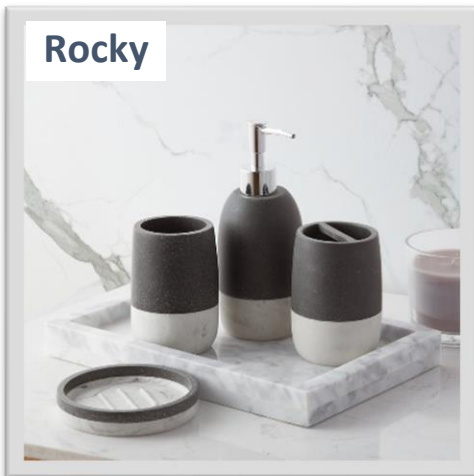

Assorted

Bath Accessory

- 12 Patterns Available
- 4 Piece Full Set Available or Lotion Dispenser, Soap Dish, Tumbler, or Toothbrush Holder only Available
- **Minimum Order 2 Set per Design**

Bath Mat

18 PC Bath Mat Set