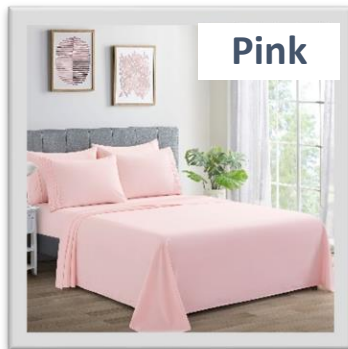

Ivory

NEW!

Light Blue

Navy Blue

Orange

Pink

Purple

Silver

Taupe

Teal

White

Yellow

Solid Bamboo Fitted Sheet

Features:

- 85% Polyester and 15% Bamboo
- Deep Pocket up to 17 Inches
- Sizes available: Twin, Double, Queen, and King
- One box contains 18 Pcs
- Wrinkle Free
- **Minimum Order 2 Set per Color per Size**