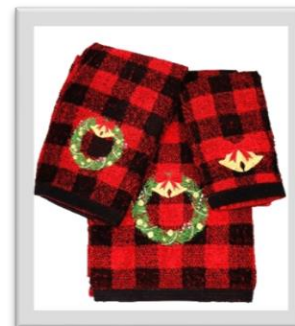

Xmas Wreath