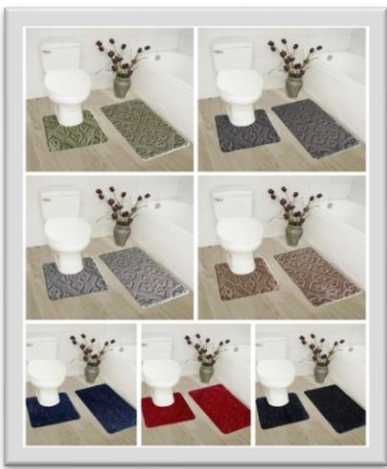

2 PC Solid Bath Mat Set

- **Regular:**
  Mat – 51 x 79cm
  Contour – 54 x 41cm
- 7 Colors Available
- One Box Contains 12 pcs