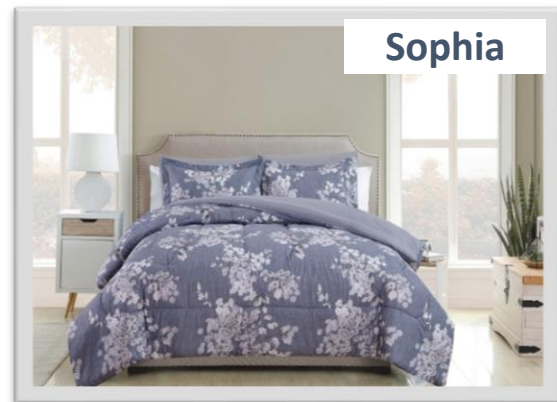

Printed 7 Pieces Comforter Set

Features:

- 7 Piece Comforter Set (Twin only 5 Pieces)
- Bed In A Bag
- Included Sheet Set
- 100% Polyester
- Machine Washable
- Unique Design
- Twin, Full, Queen, King 5 Sets per Box
- **Minimum Order 2 Set per Design per Size**

Sizes Available:

Twin

- 1 Pc - Comforter 66" x 86"
- 1 Pc - Pillow Sham 20" x 26" + 2"
- 1 Pc - Flat Sheet 66" x 96"
- 1 Pc - Fitted Sheet 39" x 75" + 14"
- 1 Pc - Pillowcase 20" x 30"

Queen

- 1 Pc - Comforter 90" x 90"
- 2 Pcs - Pillow Shams 20" x 26" + 2"
- 1 Pc - Flat Sheet 90" x 102"
- 1 Pc - Fitted Sheet 60" x 80" + 14"
- 2 Pcs - Pillowcases 20" x 30"

Double/Full

- 1 Pc - Comforter 78" x 86"
- 2 Pcs - Pillow Shams 20" x 26" + 2"
- 1 Pc - Flat Sheet 81" x 96"
- 1 Pc - Fitted Sheet 54" x 75" + 14"
- 2 Pcs - Pillowcases 20" x 30"

King

- 1 Pc - Comforter 104" x 90"
- 2 Pcs - Pillow Shams 20" x 36" + 2"
- 1 Pc - Flat Sheet 105" x 102"
- 1 Pc - Fitted Sheet 78" x 80" + 14"
- 2 Pcs - Pillowcases 20" x 40"

Sophia