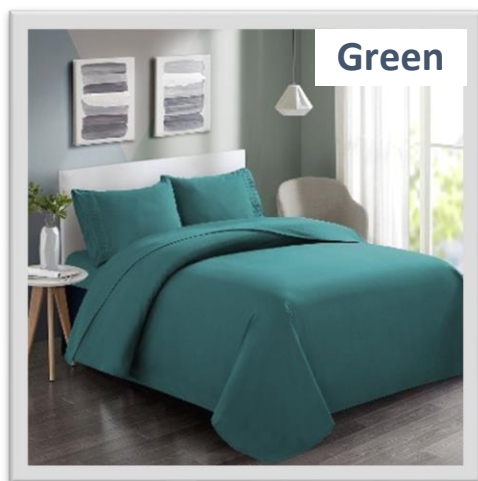

Solid 4 Pieces Bamboo Sheet Set

Features:

- 85% Polyester and 15% Bamboo
- Elastic Corner Straps at Fitted Sheet Hold Your Sheet in Place
- Deep Pocket up to 17 Inches
- Sizes available: Twin Double, Queen, and King
- Pleated Bamboo sheets
- 10 colors available
- Wrinkle Free
- Minimum Order 2 Set per Color per Size

Sizes Available:

Twin Size

Flat Sheet	66" x 96"	1 pc
Fitted Sheet	39" x 75" +15"	1 pc
Pillowcase	20" x 30"	1 pc

Full/Double Size

Flat Sheet	81" x 96"	1 pc
Fitted Sheet	54" x 75" +15"	1 pc
Pillowcases	20" x 30"	2pcs

Queen Size

Flat Sheet	90" x 102"	1 pc
Fitted Sheet	60" x 80" +15"	1 pc
Pillowcases	20" x 30"	2 pcs

King Size

Flat Sheet	105" x 102"	1 pc
Fitted Sheet	78" x 80" +15"	1 pc
Pillowcases	20" x 40"	2 pcs